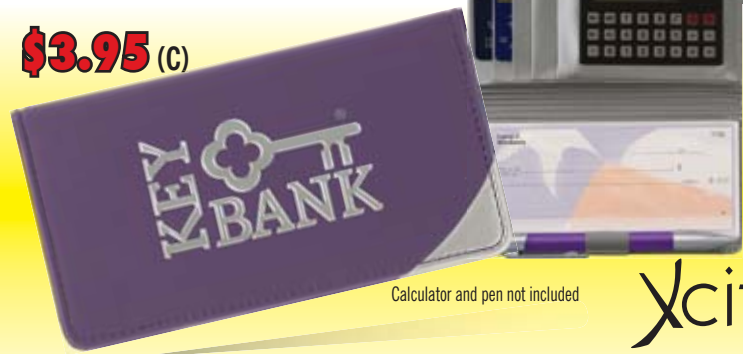

A0986: Horizon™ Card Case

Three interior pockets keep your cards safe and secure in this case. Fold-over style with the signature Horizon™ stripe, now in three new colors.

| 100 | 250 | 500 | 1000 | 2500 |
|-------------------|-------------------|-------------------|-------------------|------------------------|
| \$3.02 | \$2.82 | \$2.71 | \$2.60 | \$2.50 (GC) |

Set-up: \$40.00 (G)

\$2.50 (C)

Horizon™

\$3.95 (C)

Calculator and pen not included

xcite™

A04233: Xcite™ Checkbook Cover

If you write checks, you should have a stylish checkbook cover to keep them in! Cover features three credit card pockets, a clear divider for duplicate checks and an ID window that can hold an optional calculator. Featuring new colors for 2010!